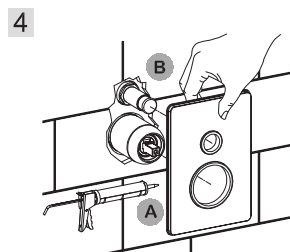

Cast solid brass body
Brass ½ screwed connection easy to be changed

Suitable for electrical water heater

Technical Data Sheet

www.fiore.it/catalogues

Cleaning recommendation for products and care of finish