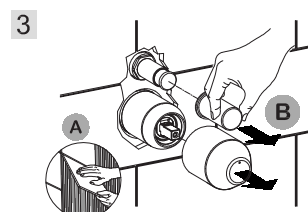

14 micron Nickel

0.3 microm Chrome

Finishings

CR

NN

Features

Cartridge diam. 42 mm with 2 ceramic disks, with 25° opening angle, and 90° mixing angle. We use only certified white lubricant into our mixers and cartridges.

Cast solid brass body
Brass ½ screwed connection easy to be changed

Suitable for electrical water heater

Technical Data Sheet

www.fiore.it/catalogues

Cleaning recommendation for products and care of finish