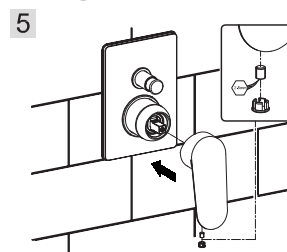

Cast solid brass body
Brass ½ screwed connection easy to be changed

Suitable for electrical water heater

Technical Data Sheet

www.fiore.it/catalogues

Cleaning recommendation for products and care of finish