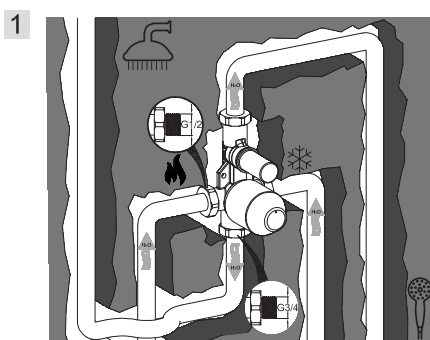

Technical Data Sheet

Series: **Kevon**

Article code: **81CR6517**

Description:

2-way built-in shower mixer

Materials:

Brass

Surface finish Chrome:

14 micron Nickel

0.3 microm Chrome

Finishings

CR

NN

Features

Cartridge diam. 42 mm with 2 ceramic disks, with 25° opening angle, and 90° mixing angle. We use only certified white lubricant into our mixers and cartridges.

Cast solid brass body
Brass ½ screwed connection easy to be changed

Suitable for electrical water heater

Technical Data Sheet

www.fiore.it/catalogues

Cleaning recommendation for products and care of finish