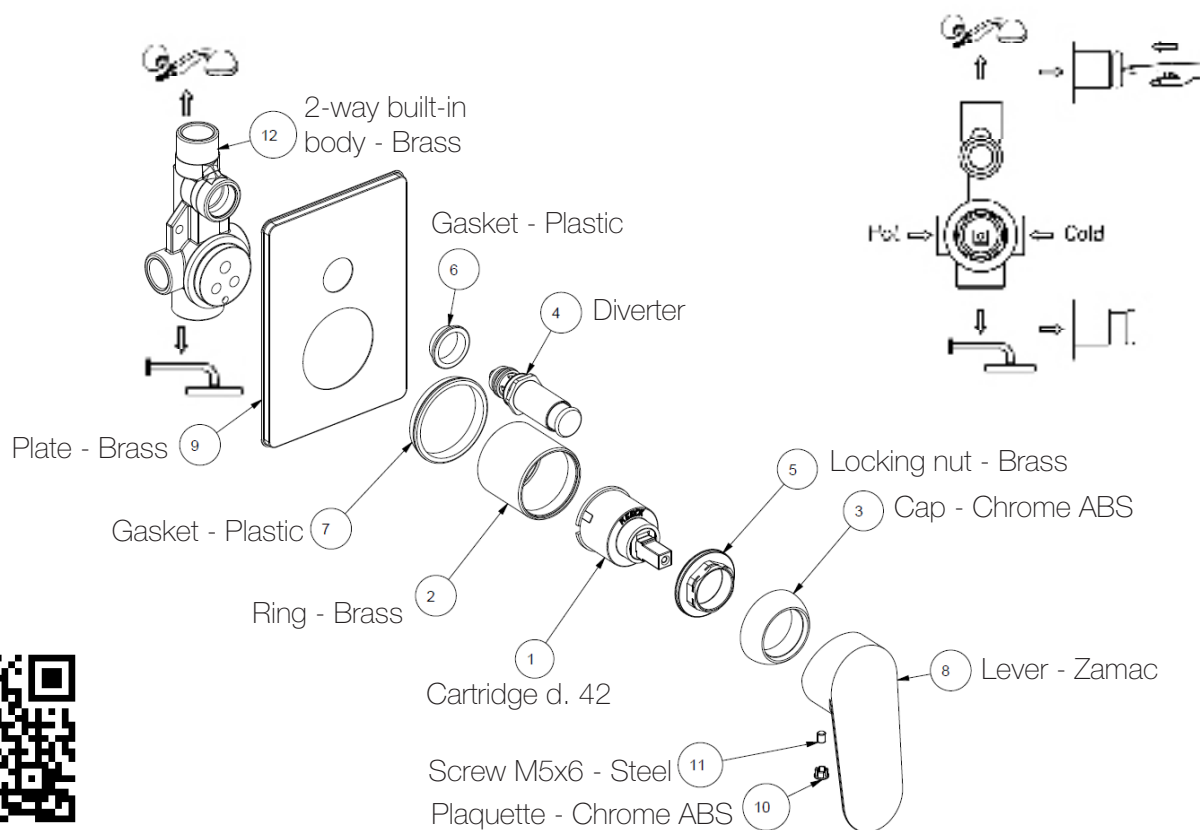

Technical Data Sheet

Series: **Kevon**

Article code: **81CR6517**

Description:

2-way built-in shower mixer

Materials:

Brass

Surface finish Chrome:

14 micron Nickel

0.3 microm Chrome

Finishings

CR

NN

Features

Cartridge diam. 42 mm with 2 ceramic disks, with 25° opening angle, and 90° mixing angle. We use only certified white lubricant into our mixers and cartridges.

Cast solid brass body
Brass ½ screwed connection easy to be changed

Suitable for electrical water heater

Technical Data Sheet

www.fiore.it/catalogues

Cleaning recommendation for products and care of finish

Chrome: the chrome surfaces can be cleaned with a mild detergent or with neutral soap and water.

Color finishes: taps with colored finishes should be cleaned only with a cloth and water.

Never use detergents containing mineral acids (ex. hydrochloric acid), aggressive acids (ex. acetic acid), bases (ex. ammonia) phosphoric acid or other aggressive substances, as they can cause significant damage.