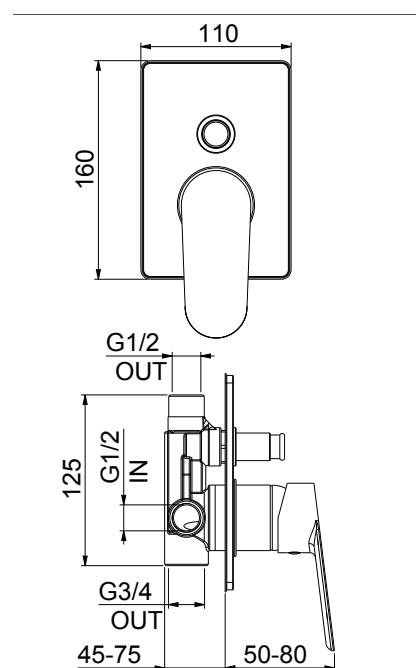

Technical Data Sheet

Series: **Kevon**

Article code: **81CR6517**

Description:

2-way built-in shower mixer

Materials:

Brass

Surface finish Chrome:

14 micron Nickel

0.3 microm Chrome

Finishings

CR

NN

Features

Cartridge diam. 42 mm with 2 ceramic disks, with 25° opening angle, and 90° mixing angle. We use only certified white lubricant into our mixers and cartridges.

Cast solid brass body
Brass ½ screwed connection easy to be changed

Suitable for electrical water heater

Technical Data Sheet

www.fiore.it/catalogues

Cleaning recommendation for products and care of finish