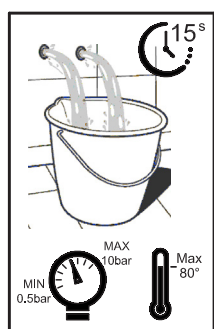

Technical Data Sheet

Series: **Kevon**

Article code: **81CR6517**

Description:

2-way built-in shower mixer

Materials:

Brass

Surface finish Chrome:

14 micron Nickel

0.3 microm Chrome

Finishings

CR

NN

Features

Cartridge diam. 42 mm with 2 ceramic disks, with 25° opening angle, and 90° mixing angle. We use only certified white lubricant into our mixers and cartridges.

Cast solid brass body
Brass ½ screwed connection easy to be changed

Suitable for electrical water heater

Technical Data Sheet

www.fiore.it/catalogues

Cleaning recommendation for products and care of finish