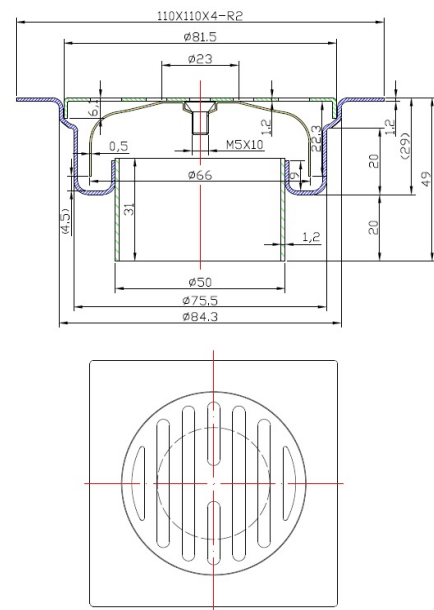

SHOWER DRAIN WITH VERTICAL OUTLET 110X110 PS

AQD-55005-CP

Specifications

Brand	AQUADRAIN
Range	AQUADRAIN
Product code	AQD-55005-CP
Finish/Colour	POLISHED STAINLESS S
Product type	SHOWER DRAIN
Material	STAINLESS STEEL
Connection Size	Ø50MM

Technical Information

ANTI-ODOUR SHOWER DRAIN
WITH VERTICAL OUTLET
REMOVABLE GRATED COVER
OUTLET DIA. 50 MM
STAINLESS STEEL 304
W X D X H: 110 X 110 X 49

Drawing

Box contents: SHOWER DRAIN