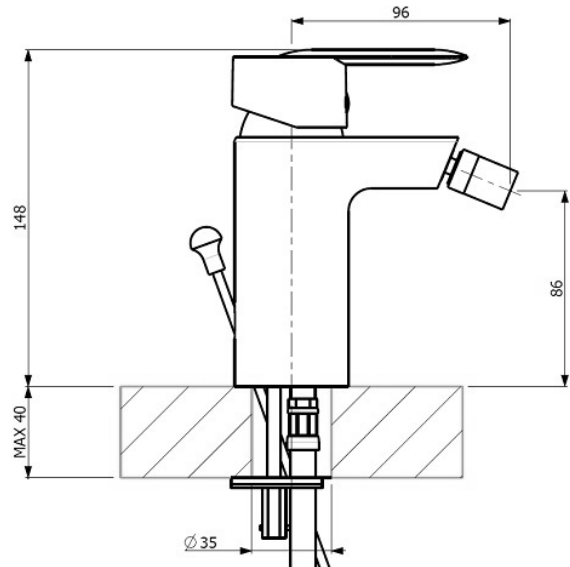

## TECHNICAL DATA SHEET

BRAND: AQUAZONE

SENATOR MONO BIDET MIXER W/PUW CP

### PRODUCT DATA

Range	: SENATOR
Product code	: AQE-SEN-310-CP
Finish/Colour	: CHROME
Product type	: MONO BIDET MIXER
Material	: BRASS
Connection Size	: 1/2"
Water pressure	: 0.2-5 Bar
RMP	: 1.0 BAR MP

### TECHNICAL INFORMATION

MONO BIDET MIXER  
DECK MOUNTED  
SINGLE LEVER  
WITH POP UP WASTE  
WITH WATER FLOW AERATOR  
2X 1/2" NUT X 32MM FLEXI PIPE  
DRILL HOLE DIA 30-32 MM

### SCOPE OF DELIVERY

MONO BIDET MIXER  
2X 1/2" FLEXI PIPE  
POP UP WASTE