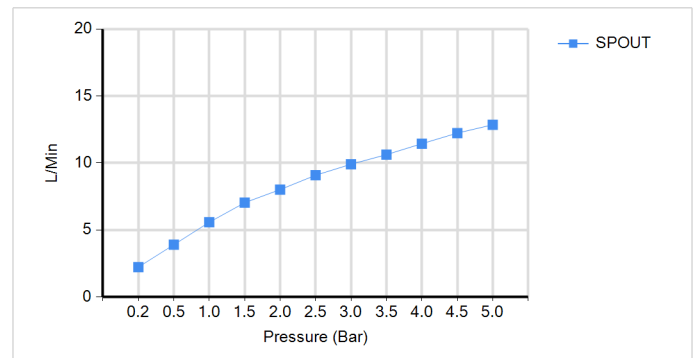

## TECHNICAL DATA SHEET

BRAND: AQUAZONE

SENATOR MONO BIDET MIXER W/PUW CP

### PRODUCT DATA

Range	: SENATOR
Product code	: AQE-SEN-310-CP
Finish/Colour	: CHROME
Product type	: MONO BIDET MIXER
Material	: BRASS
Connection Size	: 1/2"
Water pressure	: 0.2-5 Bar
RMP	: 1.0 BAR MP

### TECHNICAL INFORMATION

MONO BIDET MIXER  
DECK MOUNTED  
SINGLE LEVER  
WITH POP UP WASTE  
WITH WATER FLOW AERATOR  
2X 1/2" NUT X 32MM FLEXI PIPE  
DRILL HOLE DIA 30-32 MM