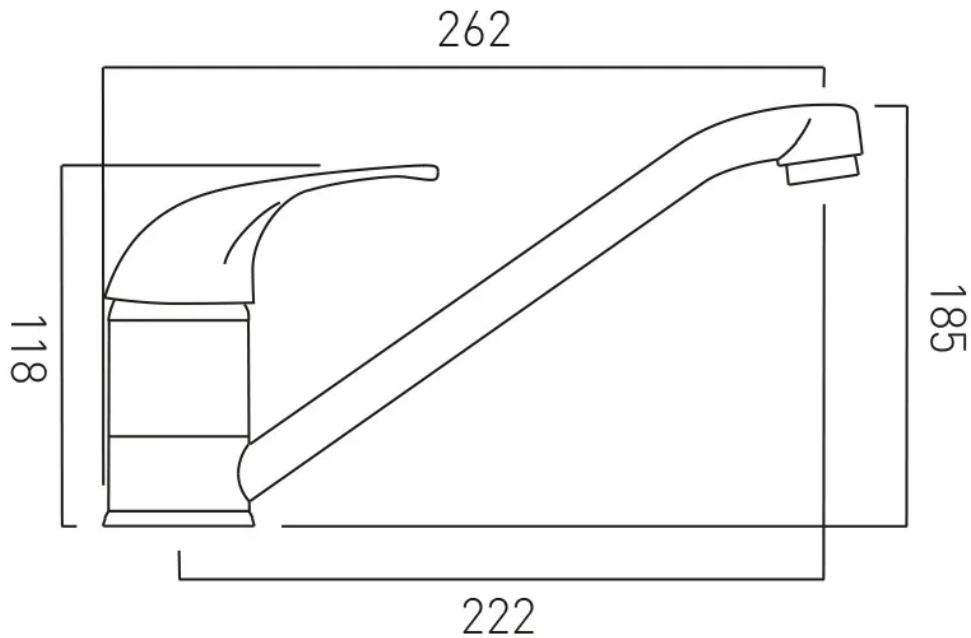

.....

TECHNICAL DRAWING

COLLECTION: MATRIX

PRODUCT CODE: AX-MAT-150-CP

CONTACT

SALES: 01934 744466

AFTERSALES: 01934 745163

EMAIL: SALES@VADO.COM

WWW.VADO.COM/AXCES

AXCES
by VADO