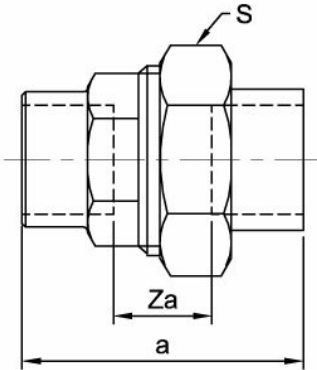

Endex

Union coupling, copper x copper. Cone joint to BS 1010

N11 Coupling

General Information

Size	Pattern No.	Pack 1 Qty	Pack 2 Qty	Code	Barcode	Price (£) each ex VAT
15mm N11		10	100	88400	5022050884008	£3966.42 per 100
22mm N11		10	60	88401	5022050884015	£6270.12 per 100
28mm N11		10	40	88402	5022050884022	£9140.30 per 100
35mm N11		1	15	88403	5022050593528	£12081.98 per 100
42mm N11		1	10	88404	5022050593535	£17458.85 per 100
54mm N11		1	5	88405	5022050593542	£32331.89 per 100

N11 Coupling

Dimensions

Code Description a Za s

88400	15mm N11	56	30	30
88401	22mm N11	60	44	38
88402	28mm N11	57	39	46
88403	35mm N11	61	24	53
88404	42mm N11	70	43	65
88405	54mm N11	88	56	82

Pegler Yorkshire reserve the right to change specifications

Size	-40°C (Min)	30°C	65°C	110°C (Max)
35mm to 54mm	25bar	25bar	16bar	10bar
67mm	16bar	16bar	16bar	10bar

Size	-15°C (Min)	30°C	65°C	110°C (Max)
6mm to 54mm	16bar	16bar	10bar	6bar
67mm	10bar	10bar	6bar	4bar