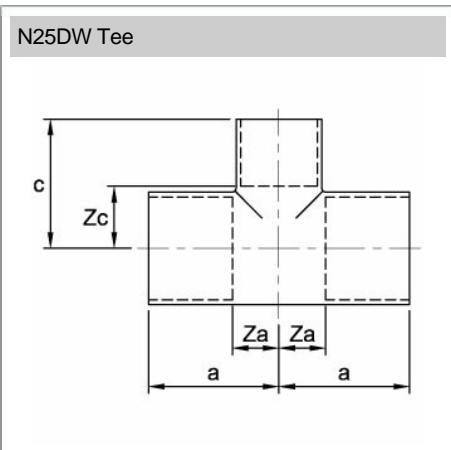

Endex

Tee, reduced branch, all ends for copper

N25DW Tee

General Information

Size	Pattern No.	Pack 1 Qty	Pack 2 Qty	Code	Barcode	Price (£) each ex VAT
22 x 15mm	N25DW 1	50		88755DW	5022050593962	£7.68
28 x 15mm	N25DW 1	50		88764DW	5022050593979	£44.24
28 x 22mm	N25DW 1	40		88770DW	5022050593986	Disc(Out of Stock)
35 x 22mm	N25DW 1	25		88778DW	5022050594020	£94.47
54 x 15mm	N25DW 1	20		88797DW	5022050594136	£385.30

Discontinued 26/04/2022

N25DW Tee

Dimensions

Code	Description	a	c	Za	Zc
88755DW	22 x 22 x 15mm N25DW	25	29	9	10
88764DW	28 x 28 x 15mm N25DW	28	35	9	23
88778DW	35 x 35 x 22mm N25DW	38	45	15	29
88797DW	54 x 54 x 15mm N25DW	43	45	12	33