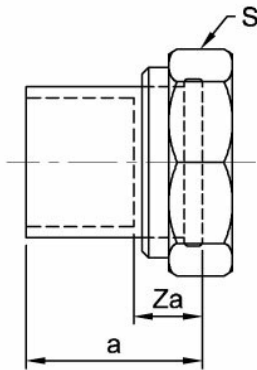

Endex

Flat faced union adaptor, copper x BSP union nut. Suitable for use with water meters

N68FF Adaptor

General Information

Size	Pattern No.	Pack 1 Qty	Pack 2 Qty	Code	Barcode	Price (£) ex VAT
22mm x 3/4"	N68FF	10	160	<u>89535</u>	5022050895356	£1068.54 per 100

N68FF Adaptor

Dimensions

Code	Description	a	Za	s
89535	22mm x 3/4" N68FF	38	21	29

Pegler Yorkshire reserve the right to change specifications

Guarantee

Pegler 25 Year Guarantee - Terms and Conditions

Products are subject to a 25 year guarantee that is between Pegler and the final purchaser of the product.

Size	-40°C (Min)	30°C	65°C	110°C (Max)
35mm to 54mm	25bar	25bar	16bar	10bar
67mm	16bar	16bar	16bar	10bar

Size	-15°C (Min)	30°C	65°C	110°C (Max)
6mm to 54mm	16bar	16bar	10bar	6bar
67mm	10bar	10bar	6bar	4bar