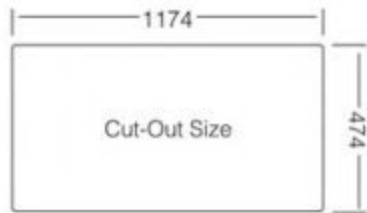

Inset

Dimensions:(mm)
1200 x 500

Seri No:	SL 1200 500 20 01
Siphons:	S-805 S-805 P
Bowl Depth	190/190 mm
Thickness	0,80 mm
Cut-Out Size	1174 mm - 474 mm
Min.Cabinet Size	850 mm
Finished	Polished / Linen