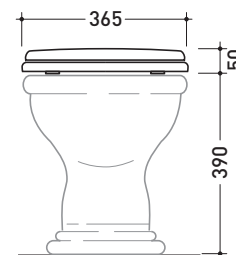

## 07/CR - 07/OR

Soft-close seat & cover with quick release chrome or gold hinges

Complements: **Fidia wcs** (3010 - 3011)  
**Fidia monoblock wcs** (3012 - 3013)

Package dim. **51 x 40 x 6 cm** | Weight **4 kg** | Pz. Pallet n° -

vista zenitale / zenital view

vista laterale / lateral view

vista frontale / frontal view

sizes in mm

**WOOD/POLYESTER:** glossy finish

white

black

matt finish