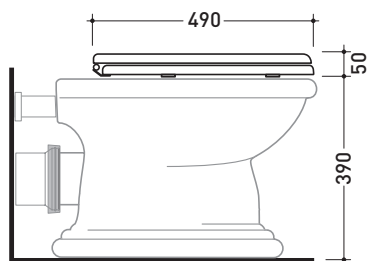

## 07/CR - 07/OR

Soft-close seat & cover with quick release chrome or gold hinges

Complements: **Fidia wcs** (3010 - 3011)  
**Fidia monoblock wcs** (3012 - 3013)

Package dim. **51 x 40 x 6 cm** | Weight **4 kg** | Pz. Pallet n° -

vista zenitale / zenital view

vista laterale / lateral view

vista frontale / frontal view

sizes in mm

**WOOD/POLYESTER:** glossy finish

white

black

matt finish