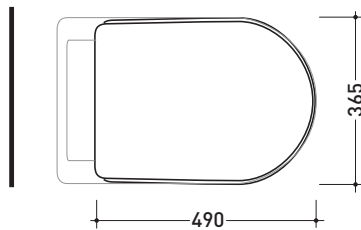

## 07/CR - 07/OR

Soft-close seat & cover with quick release chrome or gold hinges

Complements: **Fidia wcs** (3010 - 3011)  
**Fidia monoblock wcs** (3012 - 3013)

Package dim. **51 x 40 x 6 cm** | Weight **4 kg** | Pz. Pallet n° -

vista zenitale / zenital view

vista laterale / lateral view

vista frontale / frontal view

sizes in mm

**WOOD/POLYESTER:** glossy finish

white

black

matt finish